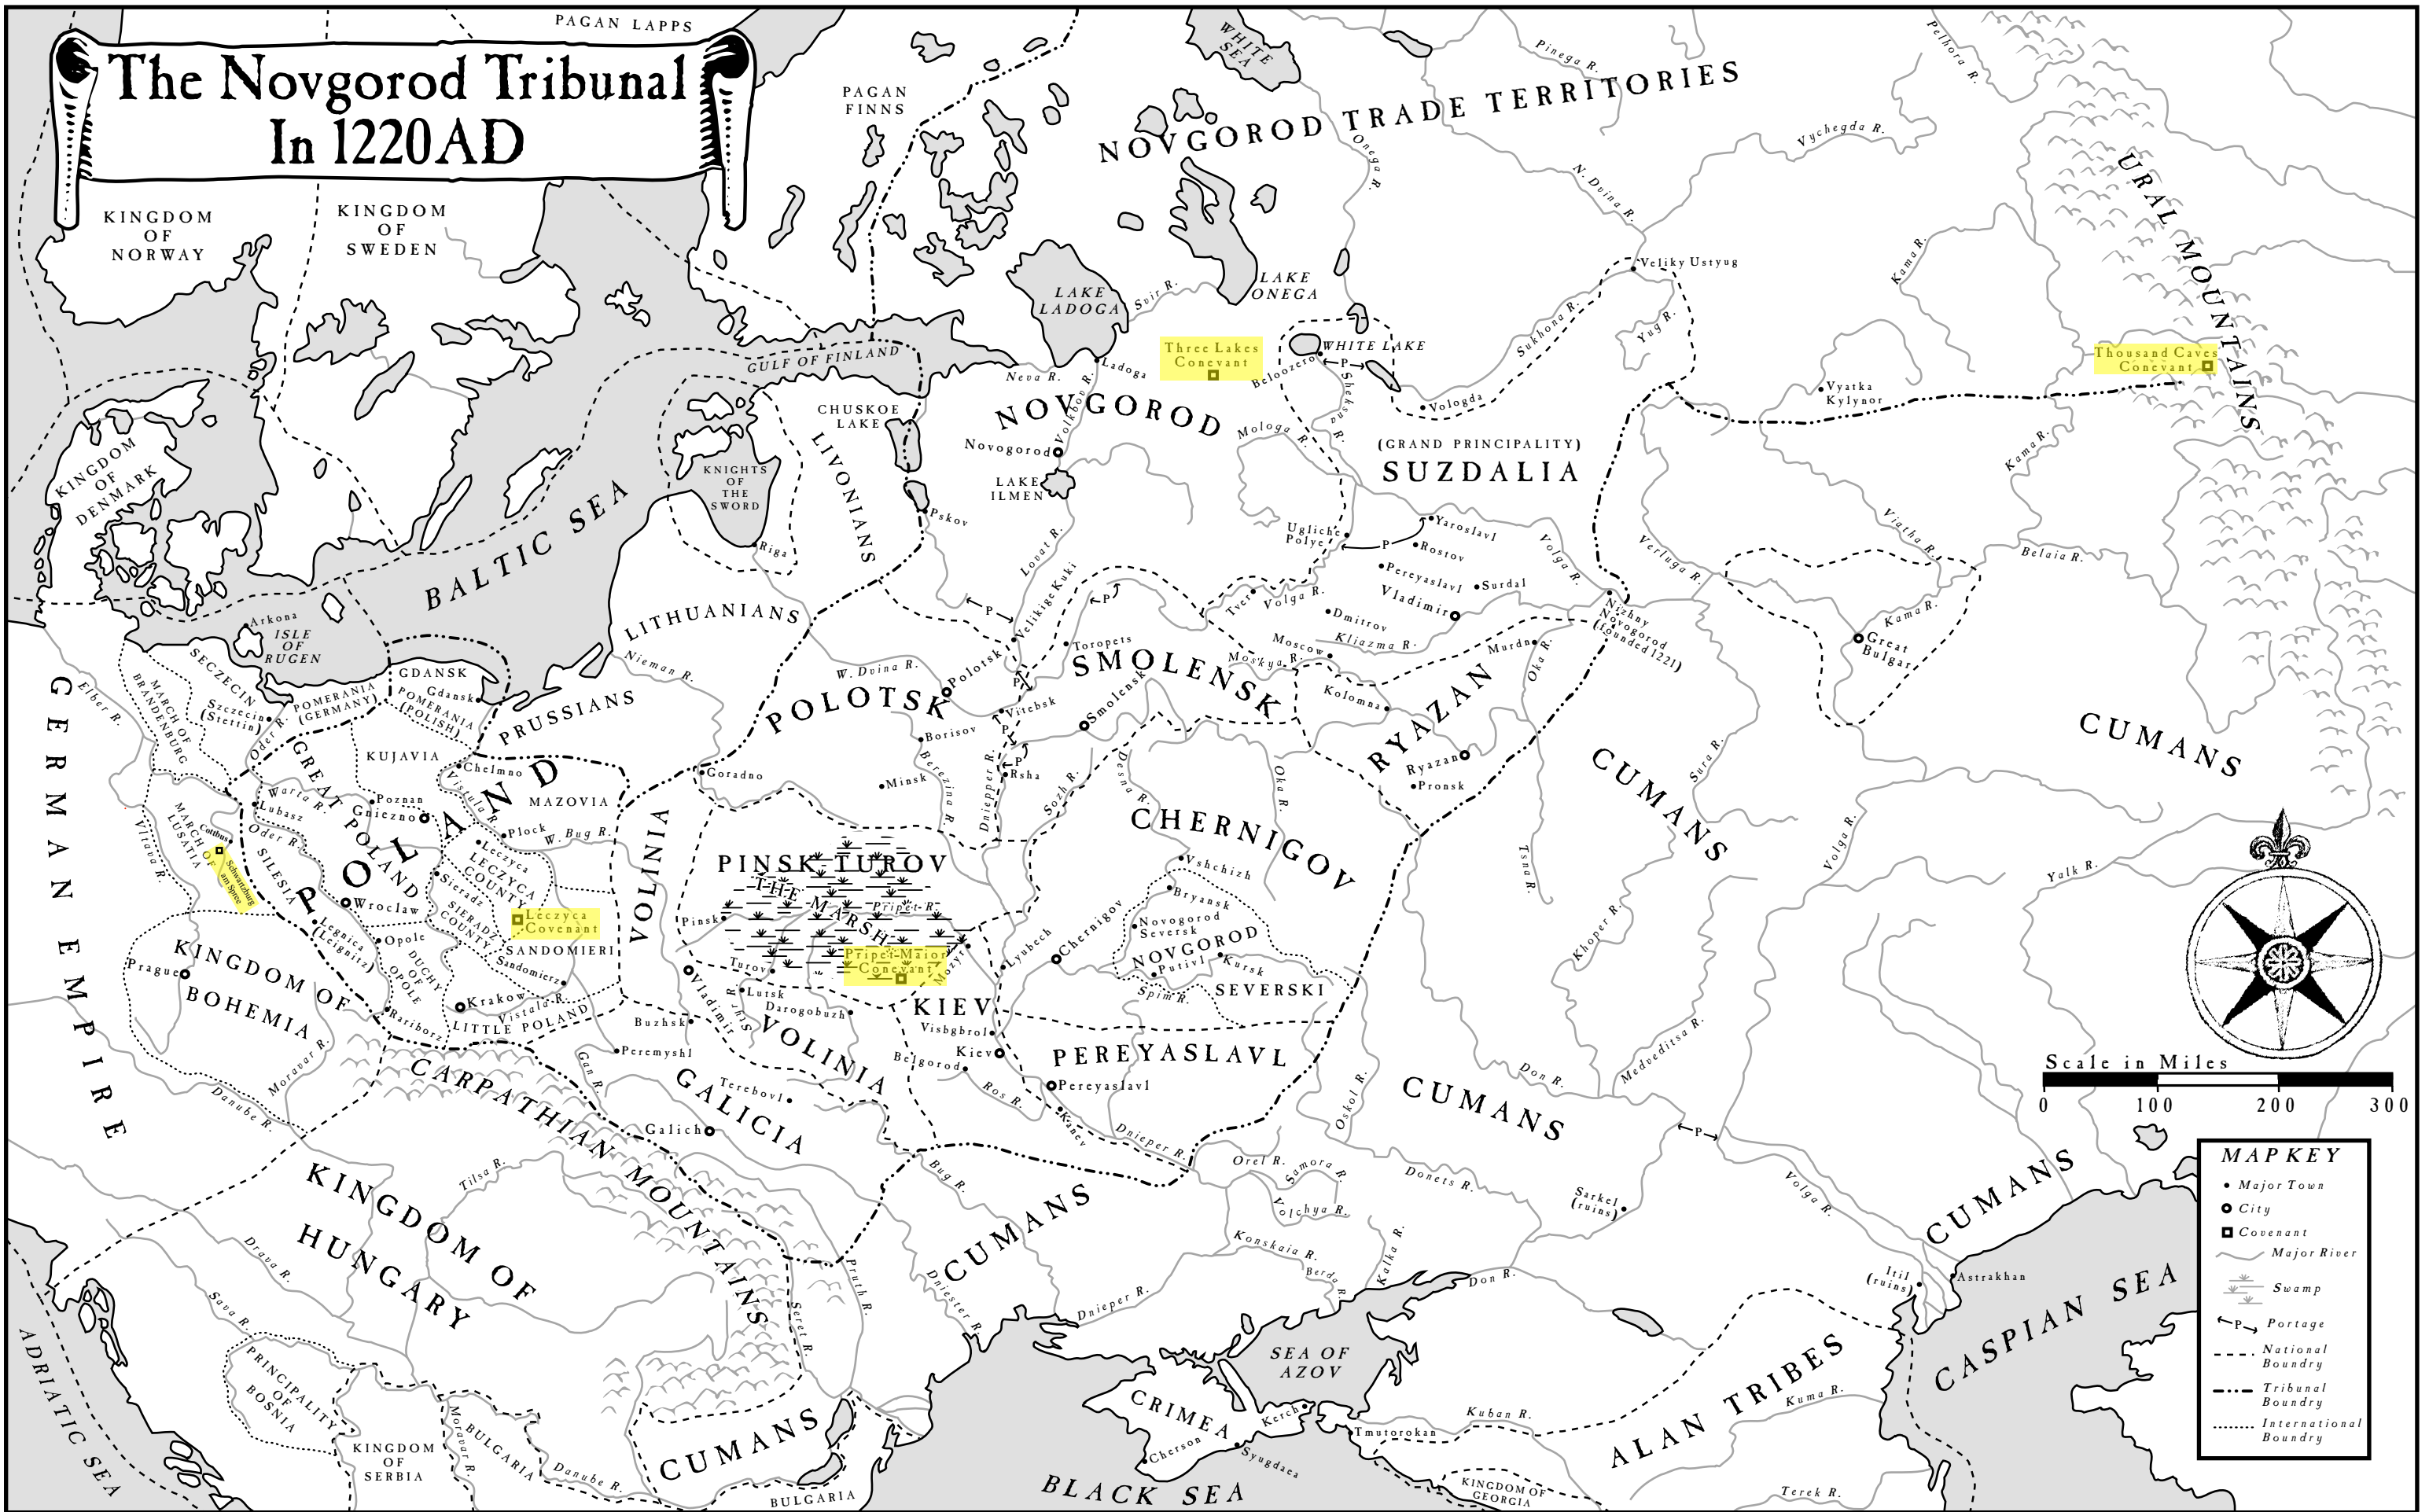

# The Novgorod Tribunal In 1220AD

MAP KEY	
•	Major Town
●	City
■	Covenant
—	Major River
—	Swamp
⌒	Portage
- - -	National Boundry
- · - · -	Tribunal Boundry
.....	International Boundry