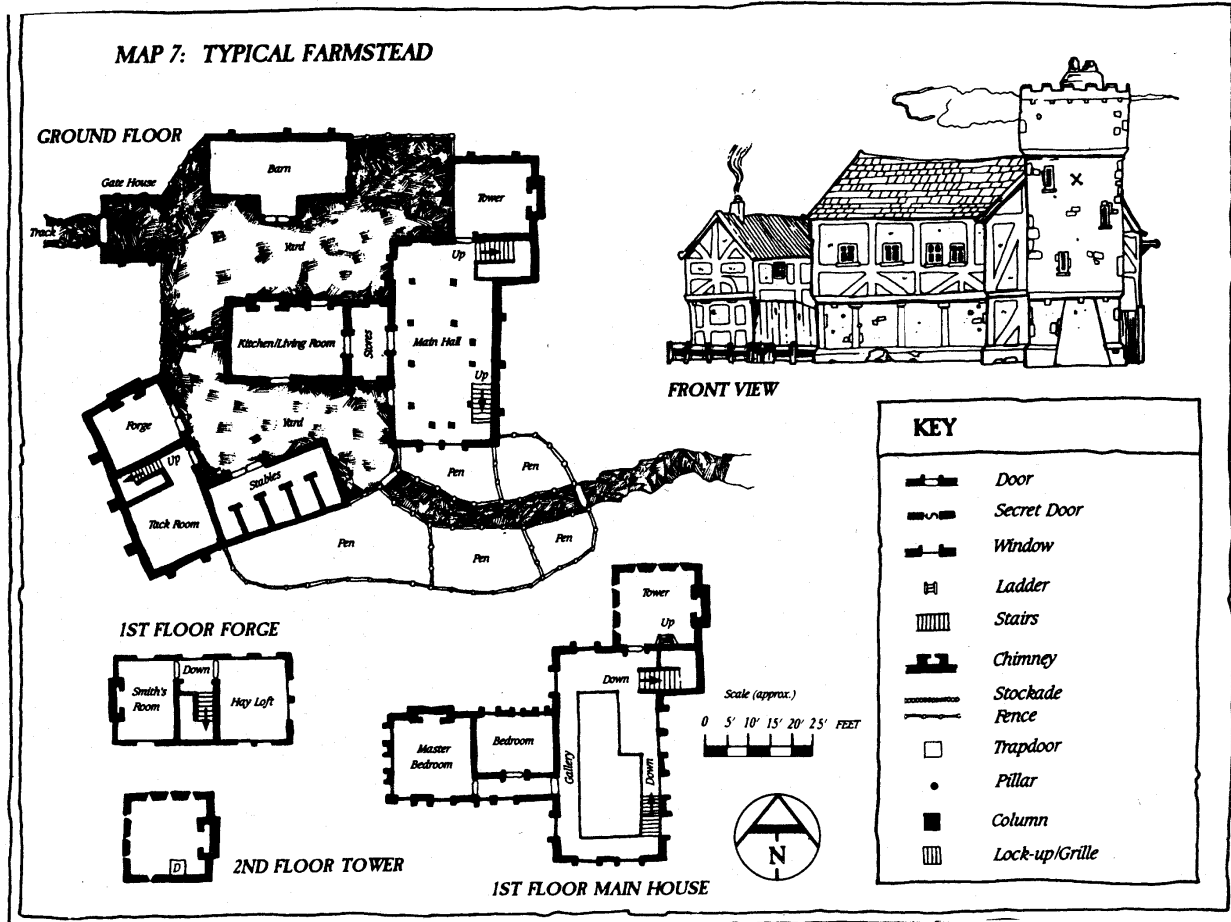

MAP 7: TYPICAL FARMSTEAD

KITCHEN/LIVING ROOM

ITEM	QUANTITY	NOTES:
Dryad Flute of Replenishing	1	On fireplace mantel. Holds 5 food items, up to 5 pounds total, that can be recalled or stored by playing flute and thinking of that item.
		1. Dried apple
		2. Fresh pear
		3. <empty>
		4. <empty>
		5. <empty>
Dryad statue of a squirrel	1	10,000 BUC, obsidian
Bench, wooden	1	
Carpet, small	1	200 BUC
Curtains/drapes	1	75 BUC
Cushion	5	@ 10 BUC
Stool	1	
Armchair, padded	1	
Sofa	2	@ 2,500 BUC
Chest, large wooden	1	
Lamp, oil	3	
Oil, lamp, quart	3	
Pipeweed, 8 oz. Pouch	1	