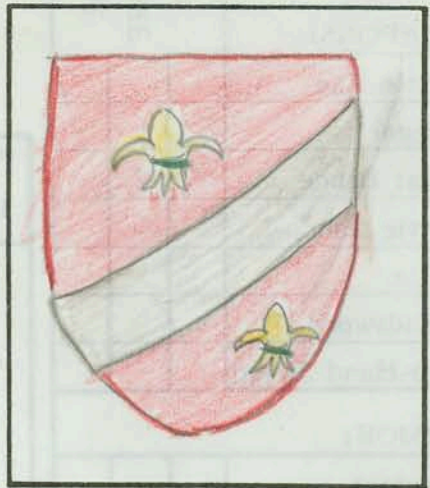

PERMANENT INFORMATION

Character Information Sheet

GENERAL

NAME: Helyn Le Blanc
 ALIGNMENT: Christian Renegade
 BORN: Feb 441
 KINGDOM: Strangore
 PROVINCE: Scarborough

Trace your appropriate shield-shape from the Basic Charts Folder (consult the regional diagram below) and then draw your Blazon thereon (see the Heraldic Glossary, Section 18.0).

BLAZON: gules, on a bend ^{red} sinister ^{silver} argent, two fleur-de-lis or

COMBAT ABILITIES

Weight: 164 lbs Swordplay Roll: 13
 Offense Bonus: 0 Defense Bonus: 0
 Unseating Number: 16 Joust Bonus: 0