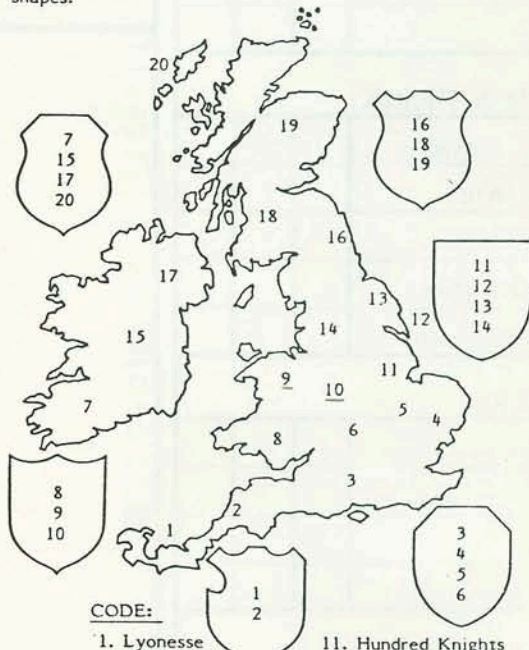

PERMANENT INFORMATION

Character Information Sheet

GENERAL

NAME: Nero, King of Northgalys

ALIGNMENT: Pagan Powerlord

BORN: December 405

KINGDOM: Northgalys

PROVINCE: Isle of Anglesey

Trace your appropriate shield-shape from the Basic Charts Folder (consult the regional diagram below) and then draw your Blazon thereon (see the Heraldic Glossary, Section 18.0).

BLAZON: argent, a wyvern displayed sable

Family: son-Neroveus

Comrades: King Royns

Paramour: _____

Enemies: _____

Special Abilities or Other Notes: Knight of

the Round Table

OTHER INFORMATION

Peasants: 16,240 Food Production: 16,240
Spean Production: 32 Starting Treasury: 5,000
Dwarven Broadsword: -1 SPR, +1 O.B.

Knights' shields vary in shape, according to regions. Kingdoms in which they are popular are indicated in the various shapes.

CODE:

- | | |
|------------------|----------------------|
| 1. Lyonesse | 11. Hundred Knights |
| 2. Cornwall | 12. Red Lands |
| 3. Logres | 13. Strangore |
| 4. Eastland | 14. Gore |
| 5. Camylarde | 15. Ireland |
| 6. Surluse | 16. Northumberland |
| 7. Munster | 17. Ulster |
| 8. Wales | 18. Scotland |
| 9. Northgalys | 19. Lothian & Orkney |
| 10. West Britain | 20. Outer Isles |