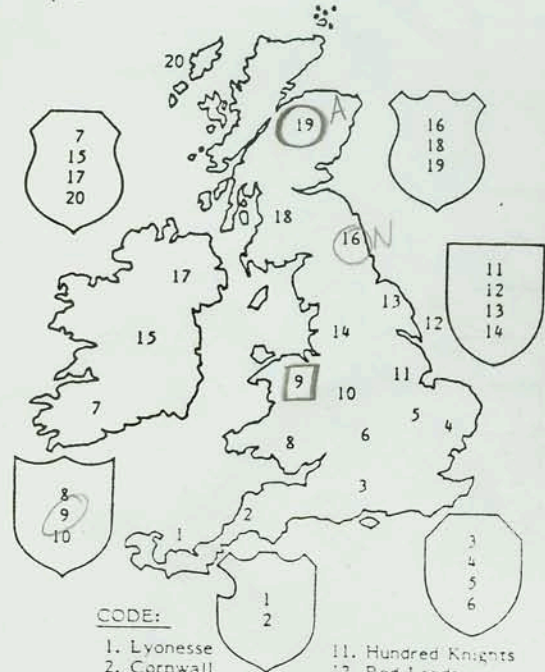

PERMANENT INFORMATION

Character Information Sheet

NAME: Queen of Northgalys Glynnna
 ALIGNMENT: pagan powerlord
 BORN: 4 / 415
 KINGDOM: Northgalys
 PROVINCE: Isle of Anglesey

GENERAL

Trace your appropriate shield-shape from the Basic Charts Folder (consult the regional diagram below) and then draw your Blazon thereon (see the Heraldic Glossary, Section 18.0).

BLAZON: argent, a fess purpure between two wyverns displayed sable

COMBAT ABILITIES

Weight: 120 Swordplay Roll: 17
 Offense Bonus: 0 Defense Bonus: 0
 Unseating Number: 9 Joust Bonus: 0

Beauty Rating (Ladies only): 4
 Leadership Bonus (Knights only): _____
 Family: Husband: King Nero
Son: Neroveus
 Comrades: _____
 Paramour: _____
 Enemies: _____

OTHER INFORMATION

Special Abilities or Other Notes: +10% on Casting Spells

Knights' shields vary in shape, according to regions. Kingdoms in which they are popular are indicated in the various shapes.

CODE:

- | | |
|------------------|----------------------|
| 1. Lyonesse | 11. Hundred Knights |
| 2. Cornwall | 12. Red Lands |
| 3. Logres | 13. Strangore |
| 4. Eastland | 14. Gore |
| 5. Camviarde | 15. Ireland |
| 6. Surluse | 16. Northumberland |
| 7. Munster | 17. Ulster |
| 8. Wales | 18. Scotland |
| 9. Northgalys | 19. Lothian & Orkney |
| 10. West Britain | 20. Outer Isles |