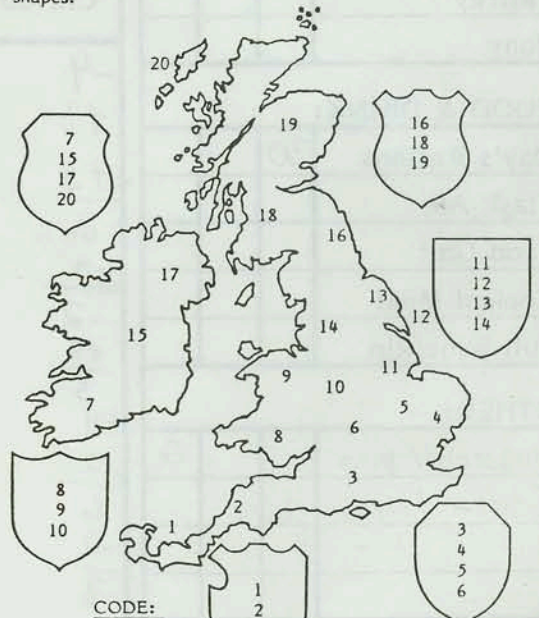

Character Information Sheet

GENERAL

NAME: Sauseyes
 ALIGNMENT: Pagan Powerlord
 BORN: 71425
 KINGDOM: Gore
 PROVINCE: _____

Trace your appropriate shield-shape from the Basic Charts Folder (consult the regional diagram below) and then draw your Blazon thereon (see the Heraldic Glossary, Section 18.0).

BLAZON: Or, 2 flanches vert ^(green)

COMBAT ABILITIES

Weight: 174 Swordplay Roll: 11
 Offense Bonus: 0 Defense Bonus: 0
 Unseating Number: 15 Joust Bonus: 0

OTHER INFORMATION

Beauty Rating (Ladies only): _____
 Leadership Bonus (Knights only): 0
 Family: _____
 Comrades: _____
 Paramour: Lady Urian
 Enemies: _____
 Special Abilities or Other Notes: _____

Allegiance to King Urian

Knights' shields vary in shape, according to regions. Kingdoms in which they are popular are indicated in the various shapes.

CODE:

- | | |
|------------------|----------------------|
| 1. Lyonesse | 11. Hundred Knights |
| 2. Cornwall | 12. Red Lands |
| 3. Logres | 13. Strangere |
| 4. Eastland | 14. Gore |
| 5. Camylarde | 15. Ireland |
| 6. Surluse | 16. Northumberland |
| 7. Munster | 17. Ulster |
| 8. Wales | 18. Scotland |
| 9. Northgalys | 19. Lothian & Orkney |
| 10. West Britain | 20. Outer Isles |

Battleaxe 15 8
 13 10 108 days